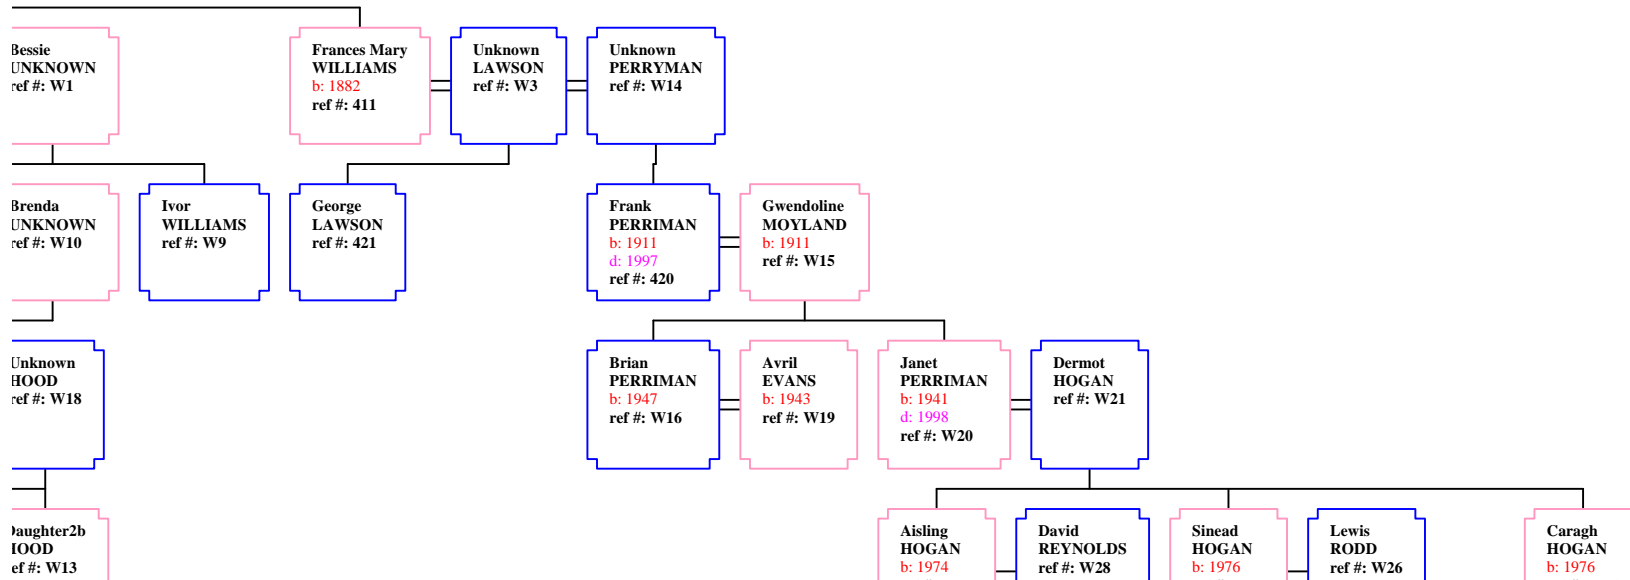

*The Williar*

*Williams Tree*

George William  
WILLIAMS  
ref #: 413

HOGAN  
b: 1974  
ref #: W13