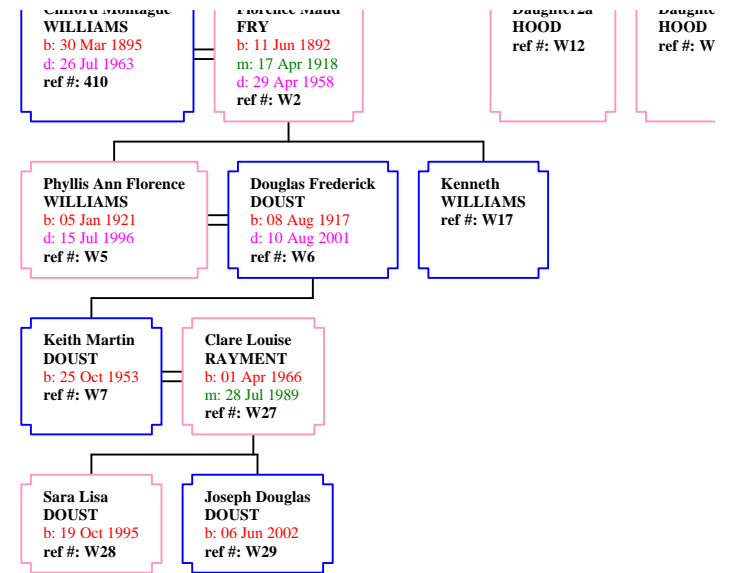

*The Williar*

*Williams Tree*

George William  
WILLIAMS  
ref #: 413

HOGAN  
b: 1974  
ref #: W13