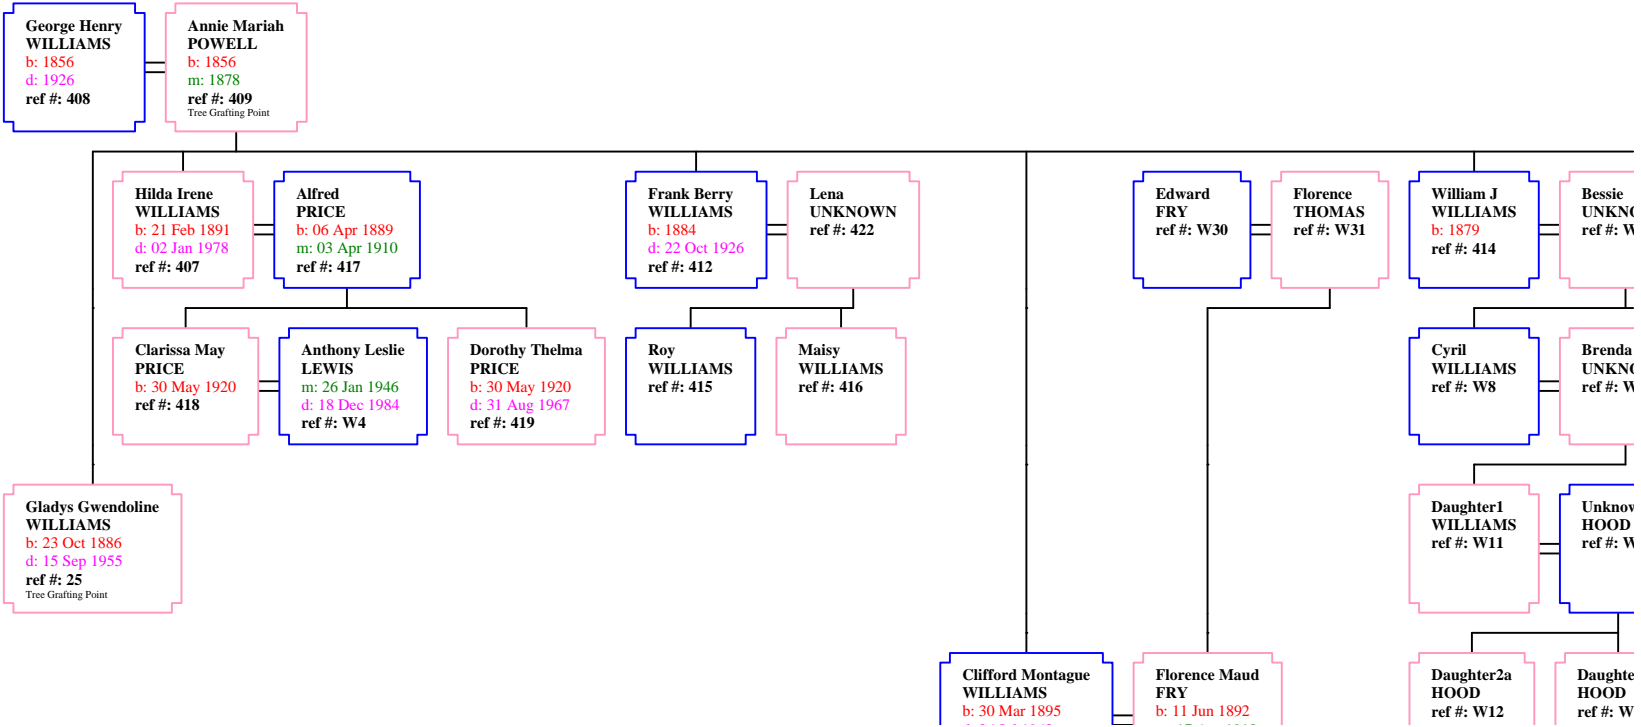

*The Williar*

*Williams Tree*

George William  
WILLIAMS  
ref #: 413

HOGAN  
b: 1974  
ref #: W13